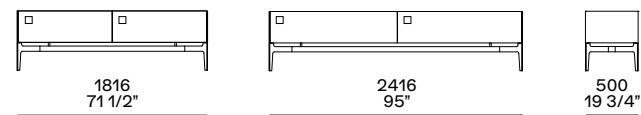

h 565 con piedini - h 340 con zoccolino h 22 1/4" with feet - h 13 1/2" with plinth