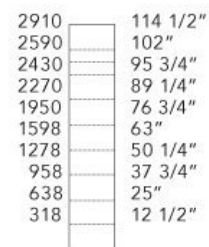

NEW ENTRY

R&D POLIFORM (1996)

Size calculation with side thickness 25 - 1"

To obtain the total width, add to the sum of the columns mm 25 - 1" for the lateral side.

NEW ENTRY *design CR&S Poliform* senzafine doors collection

unit widths

unit heights

Door section

NB

Oak mat lacquered colours finishing,
spessart oak and walnut c. only for heights
h 1950-270-2430-2590. 76 3/4"-10 3/4"-95 3/4"-102".
Phoenix and Gap handles not available
with glossy lacquered finishing.