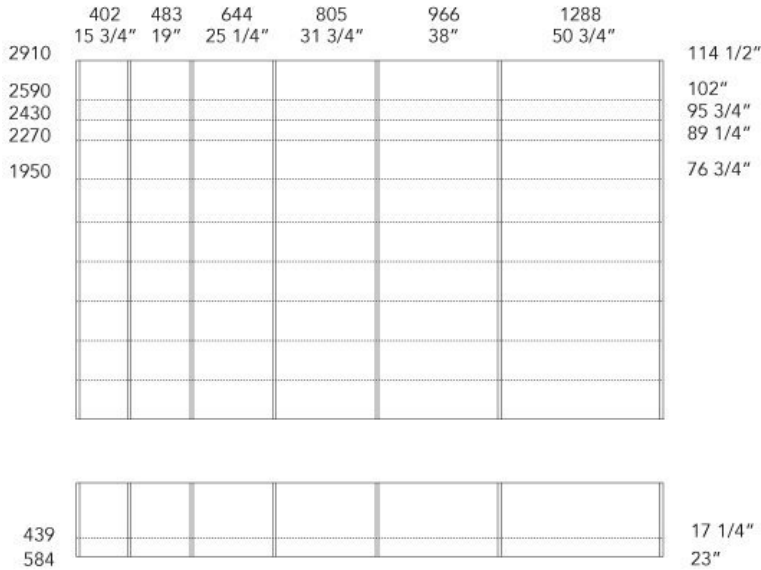

NEW ENTRY

R&D POLIFORM (1996)

Size calculation with side thickness 25 - 1"

To obtain the total width, add to the sum of the columns mm 25 - 1" for the lateral side.

NEW ENTRY *design CR&S Poliform* senzafine doors collection