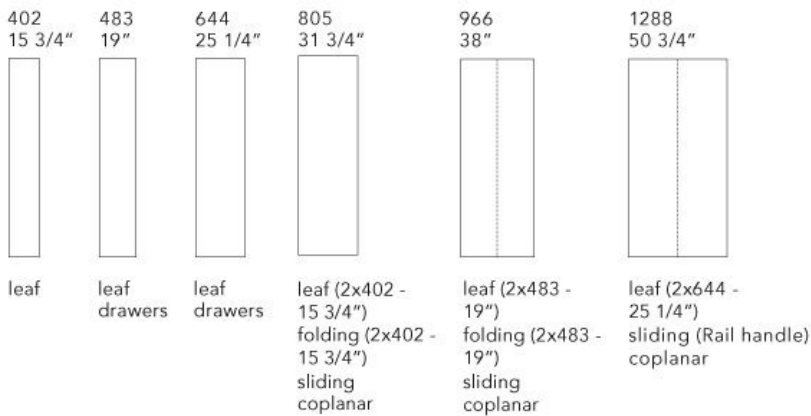

mat lacquered colours, glossy lacquered colours, oak mat lacquered colours (horizontal grain), walnut c. (horizontal grain), spessart oak (horizontal grain), Black elm

NOTE

wood finishings available only for heights 76 3/4", 10 3/4", 95 3/4", 102", Phoenix and Gap handles not available with glossy lacquered finishing, sliding door width 50 3/4" is available only with Rail handle to h 102"

NEW ENTRY

R&D POLIFORM (1996)

Size calculation with side thickness 25 - 1"

To obtain the total width, add to the sum of the columns mm 25 - 1" for the lateral side.

NEW ENTRY *design CR&S Poliform* senzafine doors collection

unit widths

unit heights

Door section

NB

Oak mat lacquered colours finishing,
spessart oak and walnut c. only for heights
h 1950-270-2430-2590. 76 3/4"-10 3/4"-95 3/4"-102".
Phoenix and Gap handles not available
with glossy lacquered finishing.