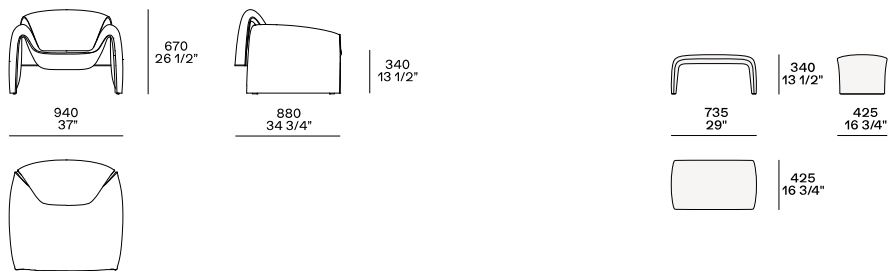

DESCRIPTION

Typology	Armchair
Structure	Steel with seat supported by elastic belts and joints between backrest and aluminium seat
Seat / Backrest	Moulded flexible polyurethane
Final cover	Not removable cover in fabric or leather

DIMENSIONS