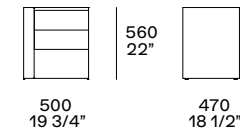

Comodino Night table

Sinistro. Due cassetti.
Left. Two drawers.