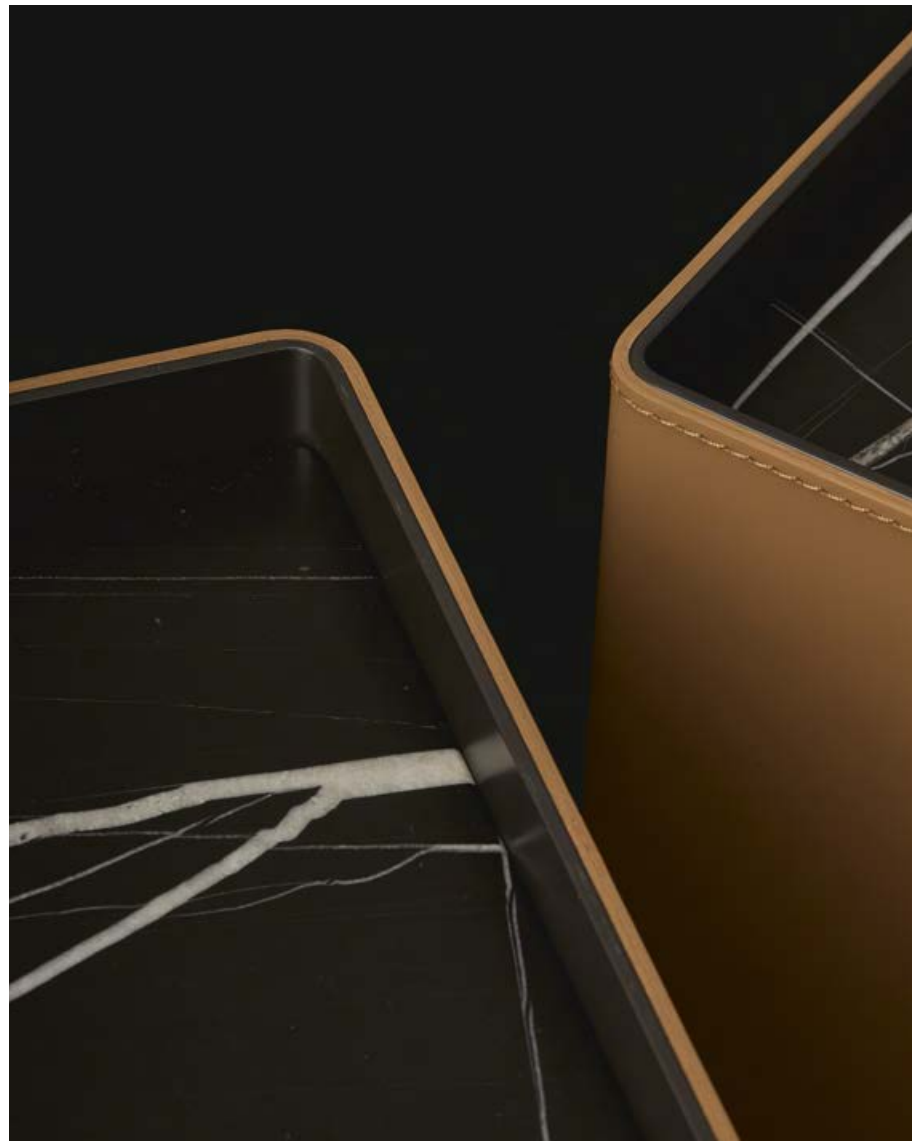

In questa pagina: comodini Chloe con struttura esterna in cuoio 26 invecchiato e interna in brown nickel opaco, cassetti in olmo nero e top in marmo sahara noir levigato.

On this page: Chloe night tables with outer structure in hide 26 invecchiato and inner structure in mat brown nickel, drawers in black elm and top in mat sahara noir marble.