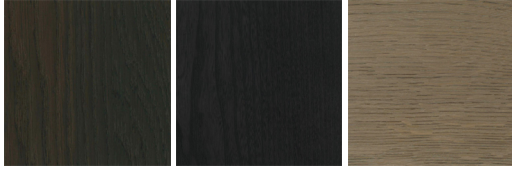

415
16 1/4"

1085
42 3/4"

800
31 1/2"

MAD JOKER

FINISHINGS\LEGS\WOODS (3)

SPESSART
OAK

BLACK ELM

CENERO OAK