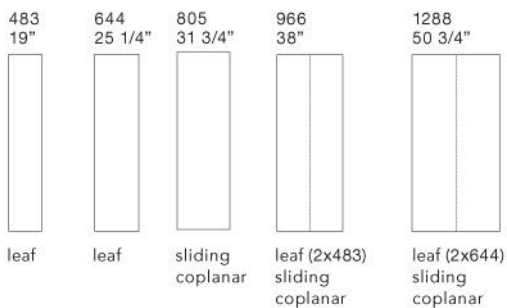

### notes

sliding and coplanar door with doors height 114 1/2" not available, no cuts available for mansard wardrobe

## DIMENSIONS

wardrobes

Size calculation with side thickness 25 - 1"

To obtain the total width, add to the sum of the columns mm 25 - 1" for the lateral side.

OCEAN *design CR&S Poliform*  
senzafine doors collection

unit widths

unit heights

Door section

**NB**

Sliding and coplanar door not available with doors height 2910. 114 1/2".  
Sydney built-in handle not available with doors in white mirror 4000 finishing.  
No cut available for mansard wardrobe