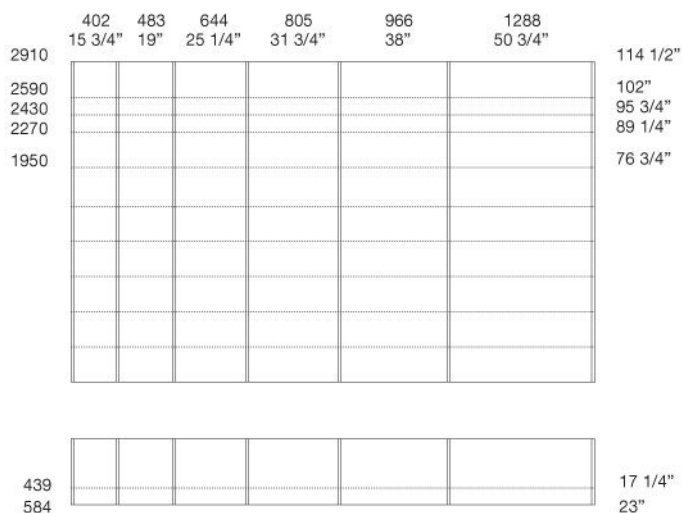

### notes

sliding and coplanar door with doors height 114 1/2" not available, no cuts available for mansard wardrobe

## DIMENSIONS

wardrobes

Size calculation with side thickness 25 - 1"

To obtain the total width, add to the sum of the columns mm 25 - 1" for the lateral side.

OCEAN *design CR&S Poliform*  
senzafine doors collection