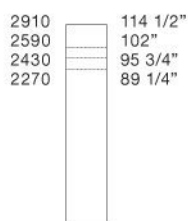

### notes

sliding and coplanar door with doors height 114 1/2" not available, no cuts available for mansard wardrobe

## DIMENSIONS

wardrobes

Size calculation with side thickness 25 - 1"

To obtain the total width, add to the sum of the columns mm 25 - 1" for the lateral side.

OCEAN *design CR&S Poliform*  
senzafine doors collection

unit widths

unit heights

Door section

**NB**

Sliding and coplanar door not available with doors height 2910. 114 1/2".  
Sydney built-in handle not available with doors in white mirror 4000 finishing.  
No cut available for mansard wardrobe