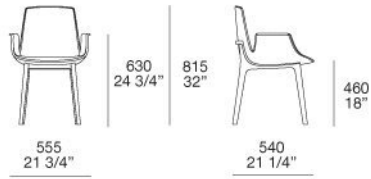

VENTURA

JEAN-MARIE MASSAUD (2011)

S17