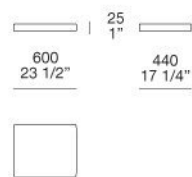

# HOME HOTEL

JEAN-MARIE MASSAUD (2016)

**SC185**

**VY060**

**CL170**

**PL185**

**PN185**

**CU060**