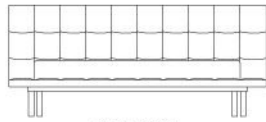

ONDA

PAOLO PIVA (2007)